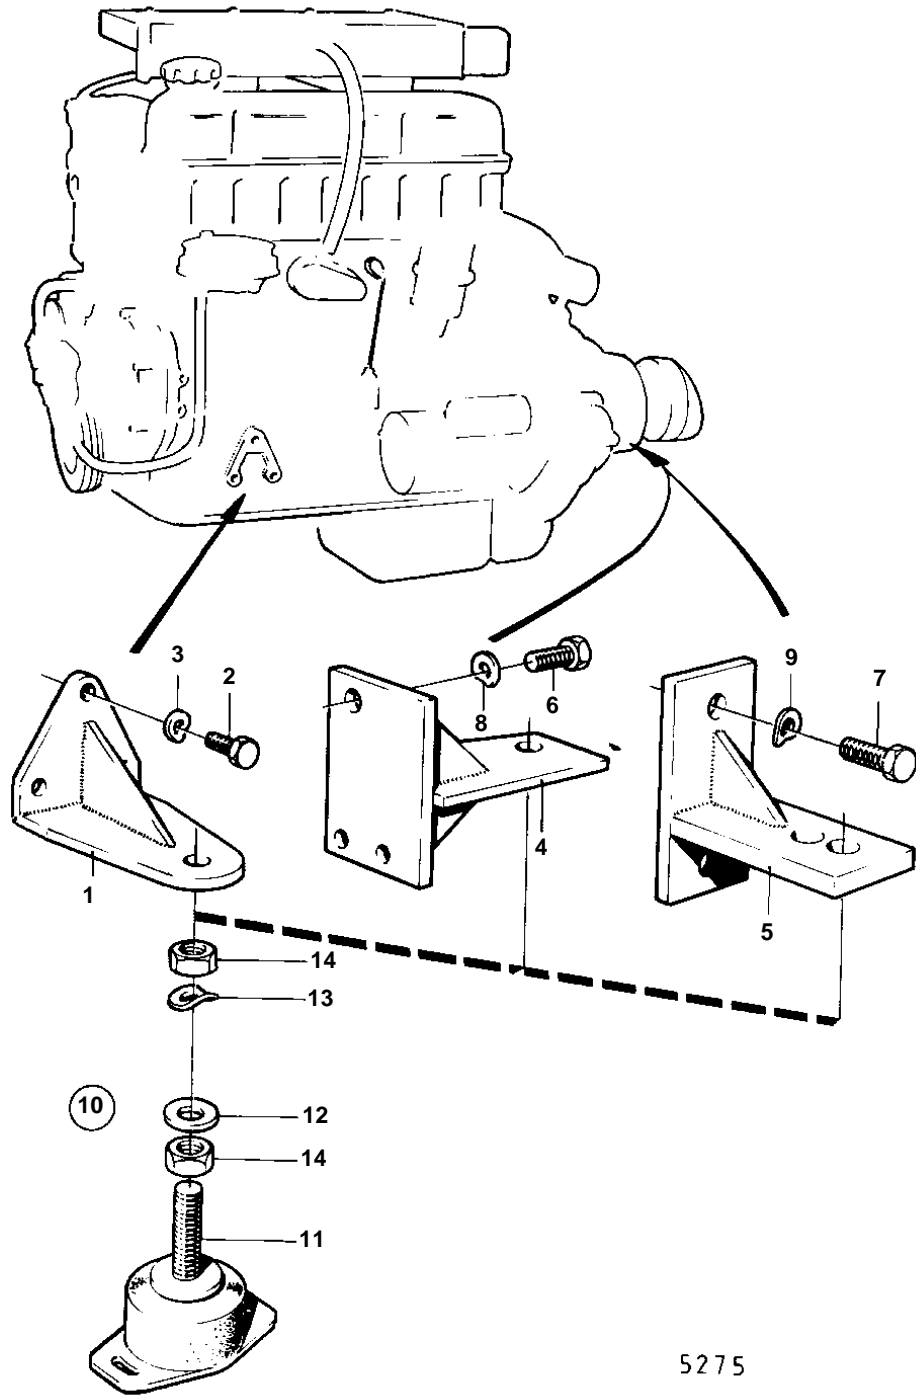

BB115A

BB115A

REF	PART NO.	QTY	DESCRIPTION	NOTES
1		1	Bracket	P
		1	Bracket	S.B
2	940135	6	Hexagon screw	
3	941907	6	Spring washer	
4		1	Bracket	FOR MB20 WITH RIGID ENGINE MOUNTS., P
		1	Bracket	FOR MB20 WITH RIGID ENGINE MOUNTS., S.B
5		2	Bracket	MD21A SPEC. 867242.
6	940115	4	Hexagon screw	FOR MB20 WITH RIGID ENGINE MOUNTS.
7	940134	4	Hexagon screw	MD21A SPEC. 867242.
8	942336	4	Spring washer	FOR MB20 WITH RIGID ENGINE MOUNTS.
9	941909	4	Spring washer	MD21A SPEC. 867242.
10		1	Rubber suspension	
11	833926	4	• Rubber cushion	
12	955900	4	• Washer	
13	941912	4	• Spring washer	
14	955805	8	• Hexagon nut	